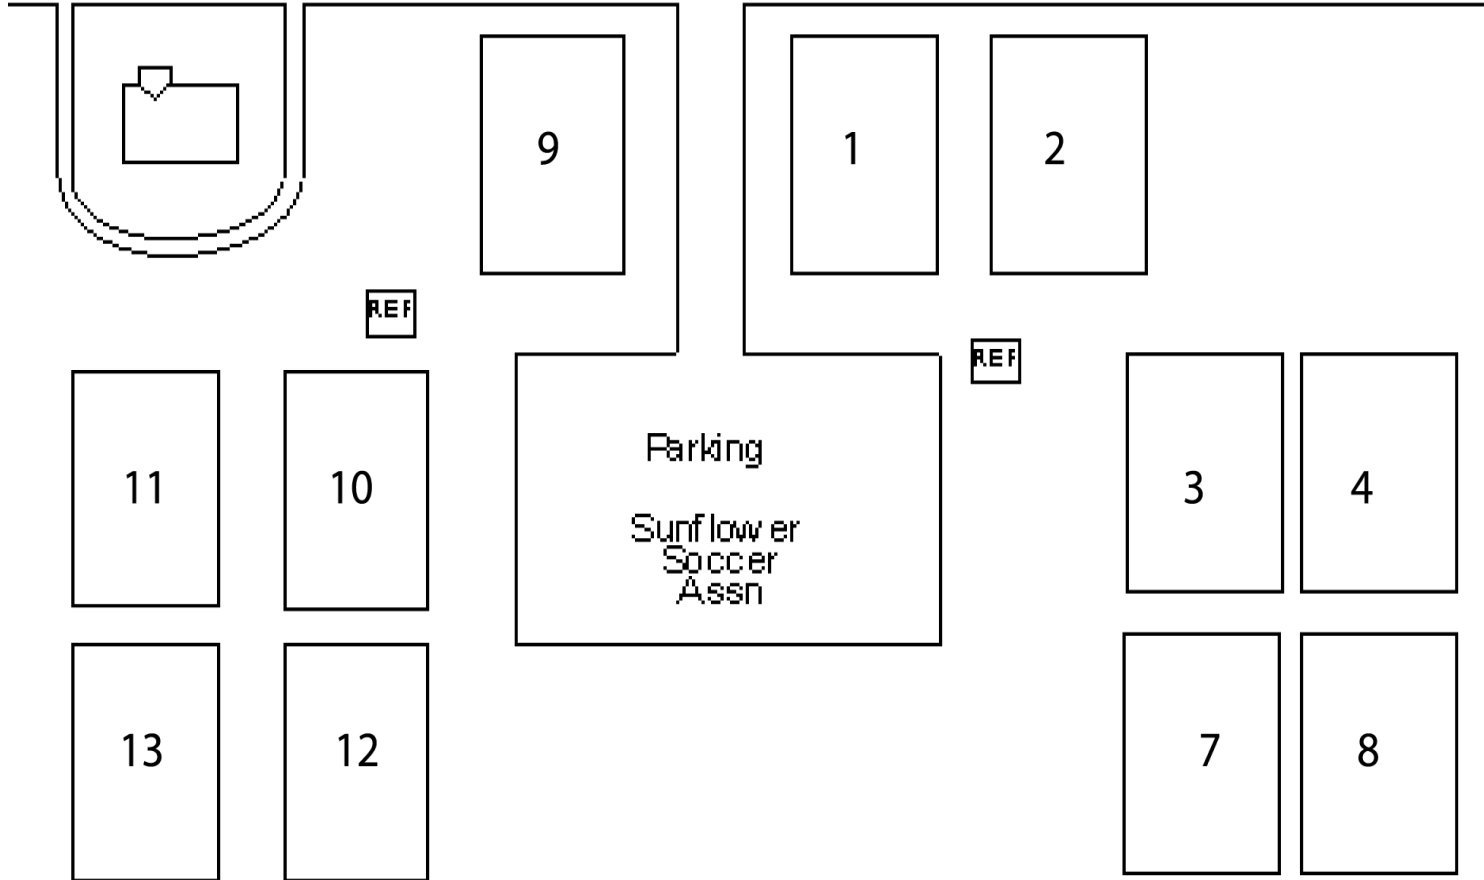

SUNFLOWER SOCCER COMPLEX

Northwest 17th St. - Lower Silverlake Rd.

US 75 North